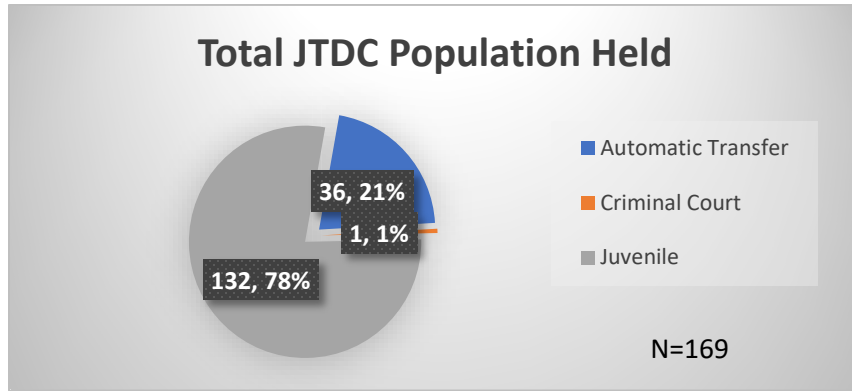

Daily Data Dashboard – April 13, 2023
Demographics for JTDC Population
Thursday Morning Midnight Count

Total # of probation Involved youth¹: 1,152

¹ Probation Active: Any youth who is pending sentencing with an active social history, has been formally placed on probation or supervision with Cook County Juvenile Probation on the date of the report.

*Age, Gender and Race for Criminal Court population (N=1) is not represented in this report.

Data sources: cFive Supervisor – Probation Population and RMIS – JTDC Population

Daily Data Dashboard – April 13, 2023
Demographics for JTDC Population
Thursday Morning Midnight Count