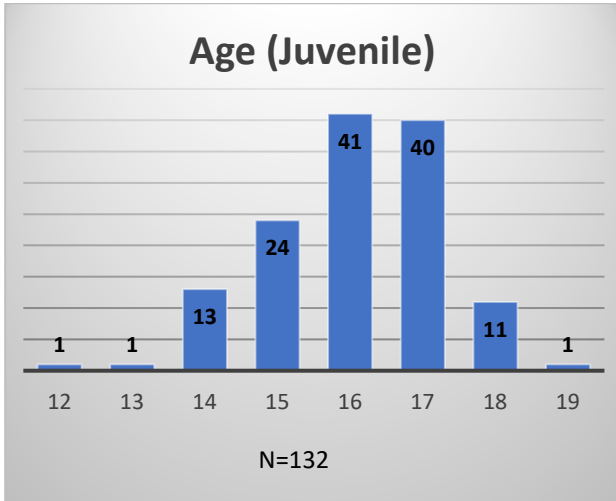

Daily Data Dashboard – April 13, 2023
Demographics for JTDC Population
Thursday Morning Midnight Count

Total # of probation Involved youth¹: 1,152

¹ Probation Active: Any youth who is pending sentencing with an active social history, has been formally placed on probation or supervision with Cook County Juvenile Probation on the date of the report.

*Age, Gender and Race for Criminal Court population (N=1) is not represented in this report.

Data sources: cFive Supervisor – Probation Population and RMIS – JTDC Population

Daily Data Dashboard – April 13, 2023
Demographics for JTDC Population
Thursday Morning Midnight Count