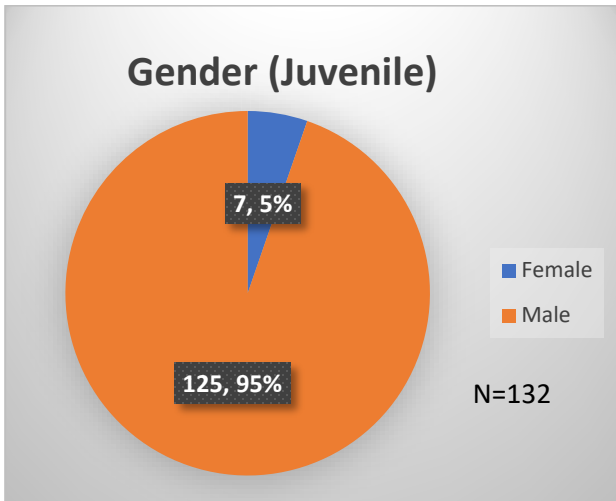

Daily Data Dashboard – April 13, 2023
Demographics for JTDC Population
Thursday Morning Midnight Count

Total # of probation Involved youth¹: 1,152

¹ Probation Active: Any youth who is pending sentencing with an active social history, has been formally placed on probation or supervision with Cook County Juvenile Probation on the date of the report.

*Age, Gender and Race for Criminal Court population (N=1) is not represented in this report.

Data sources: cFive Supervisor – Probation Population and RMIS – JTDC Population

Daily Data Dashboard – April 13, 2023
Demographics for JTDC Population
Thursday Morning Midnight Count