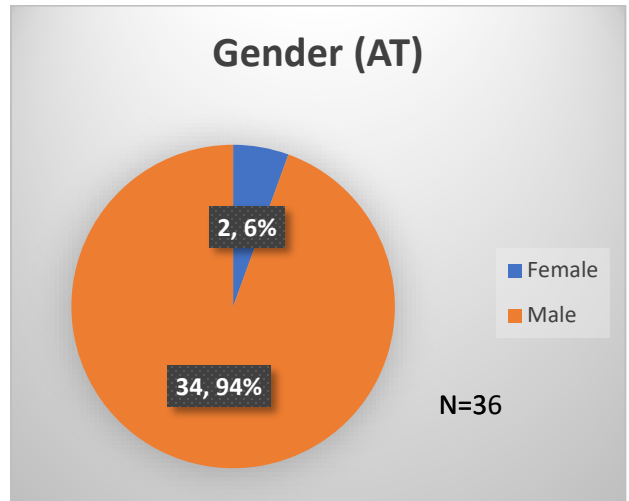

Daily Data Dashboard – April 13, 2023
Demographics for JTDC Population
Thursday Morning Midnight Count

Total # of probation Involved youth¹: 1,152

¹ Probation Active: Any youth who is pending sentencing with an active social history, has been formally placed on probation or supervision with Cook County Juvenile Probation on the date of the report.

*Age, Gender and Race for Criminal Court population (N=1) is not represented in this report.

Data sources: cFive Supervisor – Probation Population and RMIS – JTDC Population

Daily Data Dashboard – April 13, 2023
Demographics for JTDC Population
Thursday Morning Midnight Count