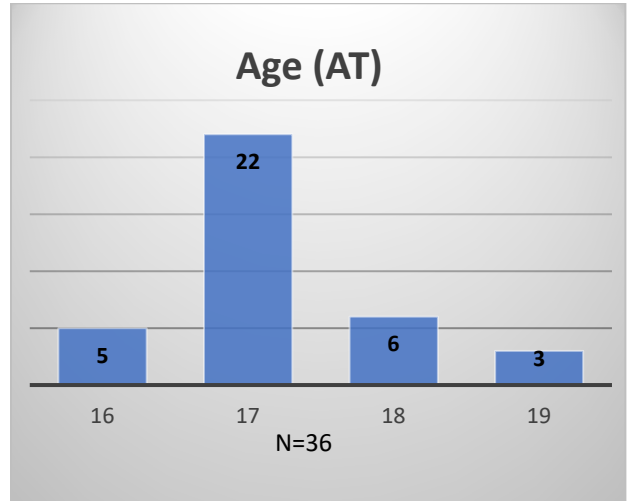

Daily Data Dashboard – April 13, 2023
Demographics for JTDC Population
Thursday Morning Midnight Count

Total # of probation Involved youth¹: 1,152

¹ Probation Active: Any youth who is pending sentencing with an active social history, has been formally placed on probation or supervision with Cook County Juvenile Probation on the date of the report.

*Age, Gender and Race for Criminal Court population (N=1) is not represented in this report.

Data sources: cFive Supervisor – Probation Population and RMIS – JTDC Population

Daily Data Dashboard – April 13, 2023
Demographics for JTDC Population
Thursday Morning Midnight Count